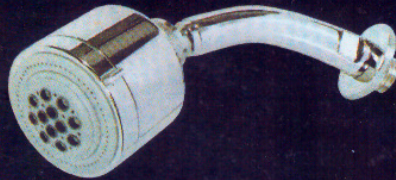

SERIES-A (STAR)

Signature Basin Mixer,
MODEL NO- A99

Moving Pillar Cock,
MODEL NO- A35

Moving Sink
Cock,
MODEL NO- A41

Angle Stop
Cock,
MODEL NO- A50

Pillar Cock,
MODEL NO- A31

Prominent Long Bib Cock,
MODEL NO- A23

Elegant Bib Cock,
MODEL NO- A11

Smart Bib Cock,
MODEL NO- A12

Prominent Bib Cock,
MODEL NO- A13

Two In One,
MODEL NO- A21

Conceal Stop
Cock,
MODEL NO-
1/2 A02
3/4 A03
1 A01

ANITA

ACCESSORIES

Mike Shower,
MODEL NO- J01

Self Cleaning Shower,
MODEL NO- J02

Tissue Paper Holder,
MODEL NO- TPH22

36" Connection Pipe,
MODEL NO- CP36

24" Connection Pipe,
MODEL NO- CP24

Towel Rail (Triangle),
MODEL NO- TR21

Plain Soap Case,
MODEL NO- SC51