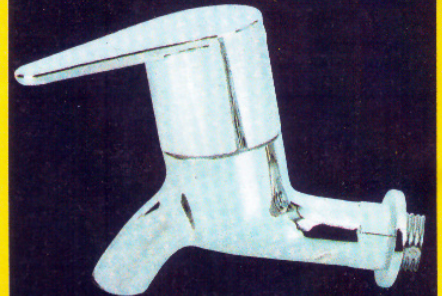

Plain Soap Case,
MODEL NO- SC52

24"
Towel Rail, MODEL NO- TR12

18"
Towel Rail, MODEL NO- TR11

5" Grating Jali,
MODEL NO- GN11

3" Grating Jali,
MODEL NO- GN12

Basin Waste,
MODEL NO-
BW11

ABS Products

Bib Cock (Crown),
MODEL NO- S1

Bib Cock (Spark),
MODEL NO- S1

Bib Cock (Lever),
MODEL NO- S1

Angle Stop
Cock (Crown),
MODEL NO- S2

Angle Stop
Cock (Spark),
MODEL NO- S2

Angle Stop
Cock (Lever),
MODEL NO- S2

Two In One Bib Cock
(Crown),
MODEL NO- S3