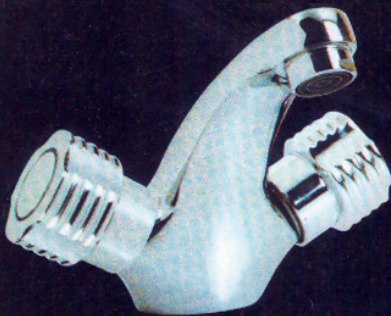

SERIES-A (STAR)

Signature Basin Mixer,
MODEL NO- A99

Moving Pillar Cock,
MODEL NO- A35

Moving Sink
Cock,
MODEL NO- A41

Angle Stop
Cock,
MODEL NO- A50

Pillar Cock,
MODEL NO- A31

Prominent Long Bib Cock,
MODEL NO- A23

Elegant Bib Cock,
MODEL NO- A11

Smart Bib Cock,
MODEL NO- A12

Prominent Bib Cock,
MODEL NO- A13

Two In One,
MODEL NO- A21

Conceal Stop
Cock,
MODEL NO-
1/2 A02
3/4 A03
1 A01

ANITA

ACCESSORIES

Mike Shower,
MODEL NO- J01