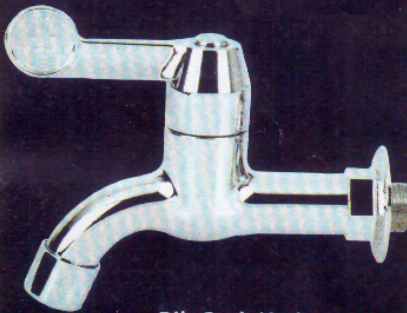

Prominent Bib Cock,
MODEL NO- C13

Two In One,
MODEL NO- C21

Conceal Stop
Cock,
MODEL NO-
 $\frac{1}{2}$ C02
 $\frac{3}{4}$ C03
↑ C01

ANITA

ABS Products

Moving Sink
Cock (Crown),
MODEL NO- S5

Moving Sink
Cock (Spark),
MODEL NO- S5

Moving Sink
Cock (Lever),
MODEL NO- S5

Round Long Bib
Cock (Crown),
MODEL NO- X1

Round Long Bib
Cock (Spark),
MODEL NO- X1

Round Long Bib
Cock (Lever),
MODEL NO- X1

Bib Cock (Jet),
MODEL NO- E1

Lever Pillar Cock,
MODEL NO- L1

Moving Shower,
MODEL NO- MS1

Square Long Bib Cock,
MODEL NO- X2