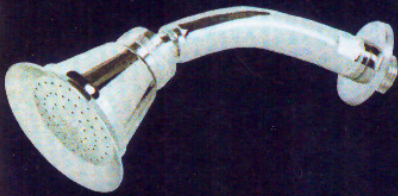

SERIES-A (STAR)

Signature Basin Mixer,
MODEL NO- A99

Moving Pillar Cock,
MODEL NO- A35

Moving Sink
Cock,
MODEL NO- A41

Angle Stop
Cock,
MODEL NO- A50

Pillar Cock,
MODEL NO- A31

Prominent Long Bib Cock,
MODEL NO- A23

Elegant Bib Cock,
MODEL NO- A11

Smart Bib Cock,
MODEL NO- A12

Prominent Bib Cock,
MODEL NO- A13

Two In One,
MODEL NO- A21

Conceal Stop
Cock,
MODEL NO-
1/2 A02
3/4 A03
1 A01

ANITA

ACCESSORIES

Mike Shower,
MODEL NO- J01

Self Cleaning Shower,
MODEL NO- J02

Tissue Paper Holder,
MODEL NO- TPH22

36" Connection Pipe,
MODEL NO- CP36

24" Connection Pipe,
MODEL NO- CP24

Towel Rail (Triangle),
MODEL NO- TR21

Plain Soap Case,
MODEL NO- SC51