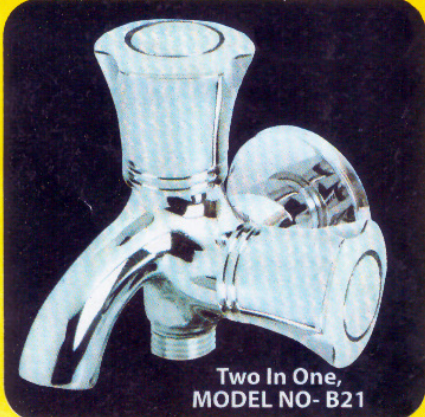

SERIES-B (ORBED)

Signature Basin Mixer,
MODEL NO- B99

Moving Pillar Cock,
MODEL NO- B35

Moving Sink
Cock,
MODEL NO- B41

Angle Stop
Cock,
MODEL NO- B50

Pillar Cock,
MODEL NO- B31

Prominent Long Bib Cock,
MODEL NO- B23

Elegant Bib Cock,
MODEL NO- B11

Smart Bib Cock,
MODEL NO- B12

Prominent Bib Cock,
MODEL NO- B13

Two In One,
MODEL NO- B21

Conceal Stop
Cock,
MODEL NO-
1/2" B02
3/4" B03
1" B01

ANITA

SERIES-C (COASTER)

Signature Basin Mixer,
MODEL NO- C99