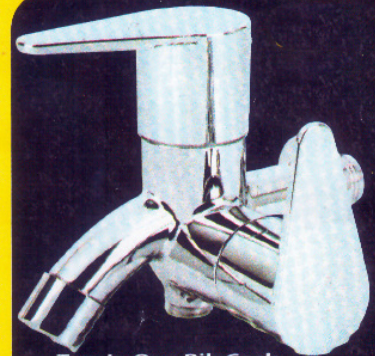

Plain Soap Case,
MODEL NO- SC52

24"
Towel Rail, MODEL NO- TR12

18"
Towel Rail, MODEL NO- TR11

5" Grating Jali,
MODEL NO- GN11

3" Grating Jali,
MODEL NO- GN12

Basin Waste,
MODEL NO-
BW11

ABS Products

Bib Cock (Crown),
MODEL NO- S1

Bib Cock (Spark),
MODEL NO- S1

Bib Cock (Lever),
MODEL NO- S1

Angle Stop
Cock (Crown),
MODEL NO- S2

Angle Stop
Cock (Spark),
MODEL NO- S2

Angle Stop
Cock (Lever),
MODEL NO- S2

Two In One Bib Cock
(Crown),
MODEL NO- S3

Two In One Bib Cock
(Spark),
MODEL NO- S3

Two In One Bib Cock
(Lever),
MODEL NO- S3

Moving Pillar Cock
(Crown),
MODEL NO- S4

Moving Pillar Cock
(Spark),
MODEL NO- S4

Moving Pillar Cock
(Lever),
MODEL NO- S4